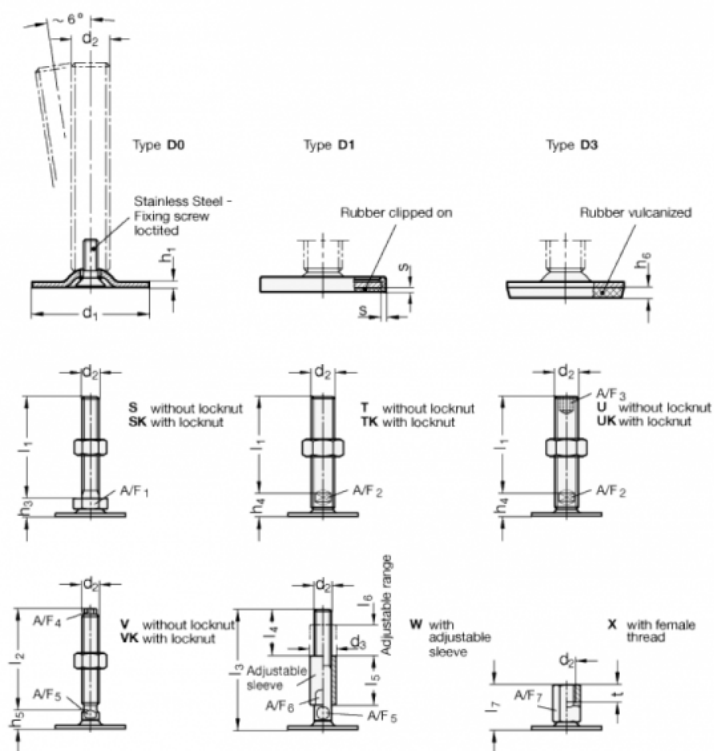

Article number: 204140M1260D3SK
 Description: E+G levelling foot
 GN 41-40-M12-60-D3-SK
 Note: SK With nut, External hexagon at the bottom

Measures

A/F1 = 17
 d1 = 40
 d2 = M12
 h1 = 2
 h3 = 11
 h6 = 3.5
 l1 = 60
 s =